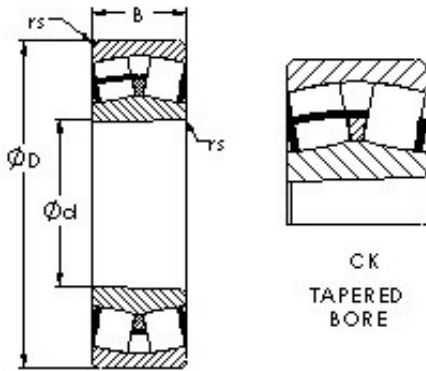

## AST 22315CK spherical roller bearings

Bearing No. 22315CK

Size	75x160x55 mm
Bore Diameter	75 mm
Outer Diameter	160 mm
Width	55 mm
Bearing Type	tapered bore
Bore Dia (d)	75.0000
Outer Dia (D)	160.0000
Width (B)	55.0000
Radius (min) (rs)	2.100
Dynamic Load Rating (Cr)	415,000
Static Load Rating (Cor)	520,000
Max Speed (Grease) (X1000 RPM)	2
Max Speed (Oil) (X1000 RPM)	3
Weight (g)	5,160.00
Material	52100 Chrome steel, or equivalent

22315CK Bearing 2D drawings and 3D CAD models