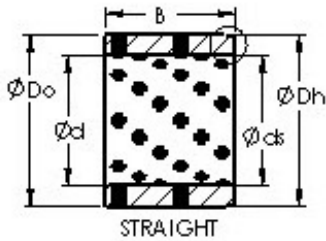

## AST AST650 607450 plain bearings

Bearing No. AST650 607450

Bore Diameter	60 mm
Outer Diameter	74 mm
Bearing Type	straight
Shaft Dia., Nominal (d)	60.0000
Housing Bore Dia. (Dh) - 74 +0.030 / -0	74 +0.030 / 0
Bearing Outside Diameter, Nominal(Do)	74.000
Bearing Outside Diameter Tolerance (Do tol.)	74 +0.030 / +0.011
Bearing Bore after Mounting (di)	60 +0.080 / +0.030
Bearing Length, Nominal (B)	50.000
Bearing Length Tolerance (B tol.) - -0.10 / -0.30	0.10 / 0.30
OD Chamfer Length (Co)	2.000
ID Chamfer Angle (B deg.)	15
ID Chamfer Length (Ci)	1.200
Material	Cast bronze with solid lubricant inserts.