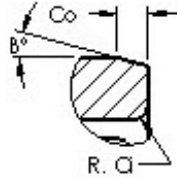

## AST AST650 607450 plain bearings

Bearing No. AST650 607450

Bore Diameter	60 mm
Outer Diameter	74 mm
Bearing Type	straight
Shaft Dia., Nominal (d)	60.0000
Housing Bore Dia. (Dh) - 74 +0.030 / -0	74 +0.030 / 0
Bearing Outside Diameter, Nominal(Do)	74.000
Bearing Outside Diameter Tolerance (Do tol.)	74 +0.030 / +0.011
Bearing Bore after Mounting (di)	60 +0.080 / +0.030
Bearing Length, Nominal (B)	50.000
Bearing Length Tolerance (B tol.) - -0.10 / -0.30	0.10 / 0.30
OD Chamfer Length (Co)	2.000
ID Chamfer Angle (B deg.)	15
ID Chamfer Length (Ci)	1.200
Material	Cast bronze with solid lubricant inserts.