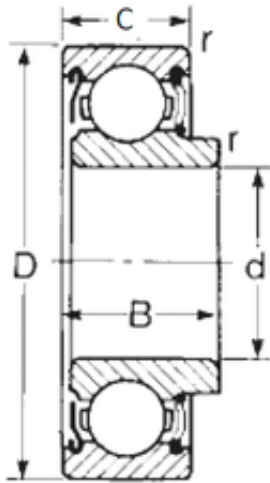

# BEARING CORP.OF AMERICA

35 mm x 72 mm x 21 mm CYSD 87507 deep groove ball bearings

Bearing No. 87507

|                               |             |
|-------------------------------|-------------|
| Size                          | 35x72x21 mm |
| Bore Diameter                 | 35 mm       |
| Outer Diameter                | 72 mm       |
| Width                         | 21 mm       |
| d                             | 35 mm       |
| D                             | 72 mm       |
| B                             | 21 mm       |
| C                             | 17 mm       |
| Weight                        | 0,321 Kg    |
| Basic dynamic load rating (C) | 25,67 kN    |

87507 Bearing 2D drawings and 3D CAD models