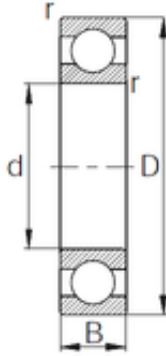

BEARING CORP.OF AMERICA

20 mm x 42 mm x 12 mm CYSD 6004 deep groove ball bearings

Bearing No. 6004

Size	20x42x12 mm
Bore Diameter	20 mm
Outer Diameter	42 mm
Width	12 mm
d	20 mm
D	42 mm
B	12 mm
C	12 mm
r min.	0,6 mm
Weight	0,06 Kg
Basic dynamic load rating (C)	9,38 kN
Basic static load rating (C0)	5,03 kN
(Grease) Lubrication Speed	15000 r/min

6004 Bearing 2D drawings and 3D CAD models