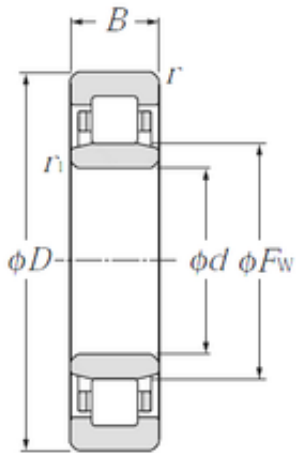

# BEARING CORP.OF AMERICA

45 mm x 85 mm x 23 mm CYSD NU2209E  
cylindrical roller bearings

Bearing No. NU2209E

|                               |             |
|-------------------------------|-------------|
| Size                          | 45x85x23 mm |
| Bore Diameter                 | 45 mm       |
| Outer Diameter                | 85 mm       |
| Width                         | 23 mm       |
| d                             | 45 mm       |
| Fw                            | 54,5 mm     |
| D                             | 85 mm       |
| B                             | 23 mm       |
| C                             | 23 mm       |
| Weight                        | 0,55 Kg     |
| Basic dynamic load rating (C) | 82 kN       |
| Basic static load rating (C0) | 71 kN       |
| (Grease) Lubrication Speed    | 6300 r/min  |

NU2209E Bearing 2D drawings and 3D CAD models