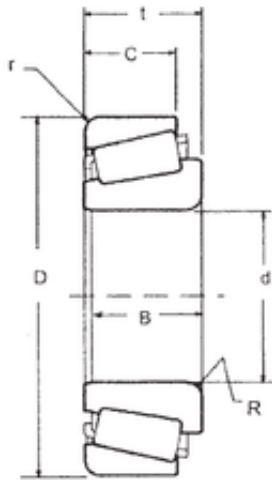

BEARING CORP.OF AMERICA

100 mm x 155 mm x 35 mm FBJ
JM720249/JM720210 tapered roller bearings

Bearing No. JM720249/JM720210

Size	100x155x36 mm
Bore Diameter	100 mm
Outer Diameter	155 mm
Width	36 mm
d	100 mm
D	155 mm
T	36 mm
B	35 mm
C	28 mm
Weight	2,4 Kg
Basic dynamic load rating (C)	192 kN
Basic static load rating (C0)	31 kN
(Grease) Lubrication Speed	2200 r/min

JM720249/JM720210 Bearing 2D drawings and 3D CAD models