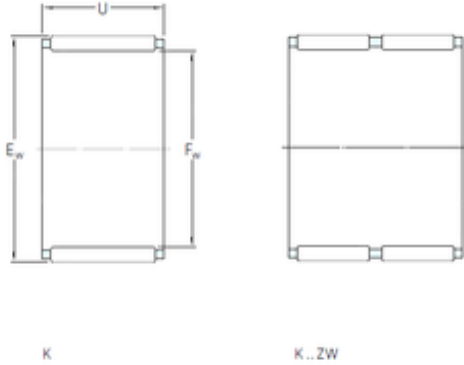

BEARING CORP.OF AMERICA

SKF K62x70x40ZW needle roller bearings

Bearing No. K62x70x40ZW

Bore Diameter	62 mm
Outer Diameter	70 mm
Fw	62 mm
Ew	70 mm
U	40 mm
Weight	0,174 Kg
Basic dynamic load rating (C)	62,7 kN
Basic static load rating (C0)	146 kN
Fatigue load limit (Pu)	18
Reference speed	6700 r/min

K62x70x40ZW Bearing 2D drawings and 3D CAD models