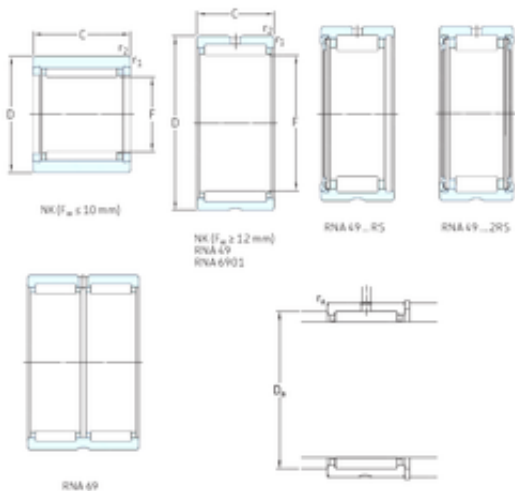

BEARING CORP.OF AMERICA

SKF NK30/30TN needle roller bearings

Bearing No. NK30/30TN

Size	30x40x30 mm
Bore Diameter	30 mm
Outer Diameter	40 mm
Width	30 mm
Fw	30 mm
D	40 mm
C	30 mm
Weight	0,092 Kg
Basic dynamic load rating (C)	36,9 kN
Basic static load rating (C0)	72 kN
Fatigue load limit (Pu)	9
Reference speed	13000 r/min

NK30/30TN Bearing 2D drawings and 3D CAD models